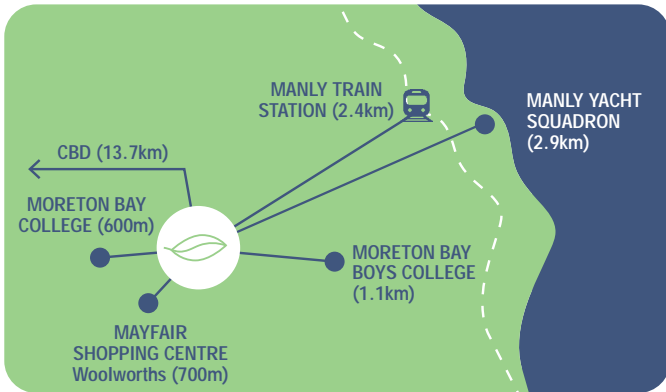

ENQUIRIES

Todd Johnson 0438 993 121

sales@manlyparklandvista.com.au

Homesites.com.au
LAND | HOME & LAND | PROJECTS